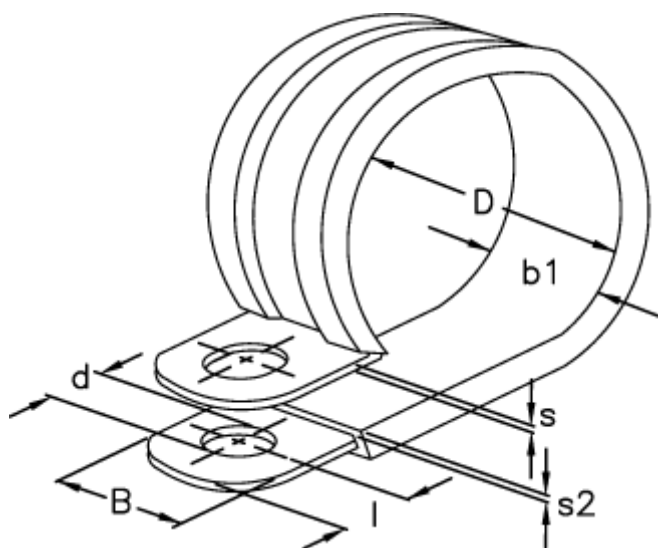

Article number: 029457112044

Description: Norma pipe retaining clip
RLGU 1. 44/12 W1

Measures

b1	= 15.0
d	= 6.4
Diameter D	= 44
l	= 6
s	= 0.8
s2	= 1.2
Width B	= 12